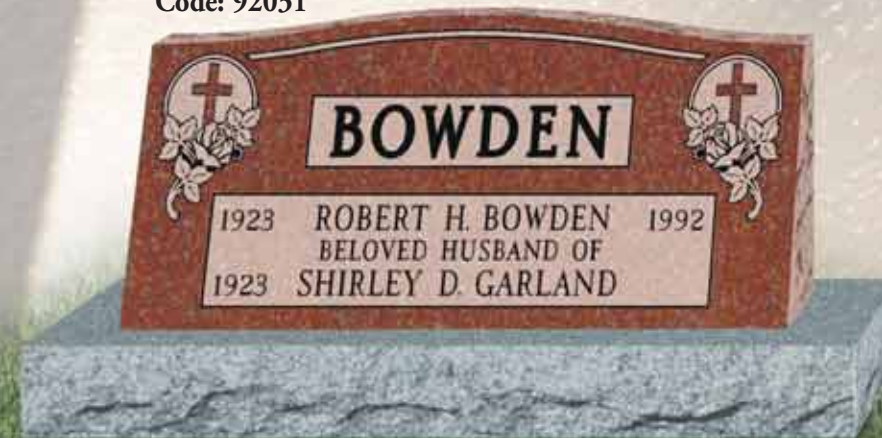

Code: 92031