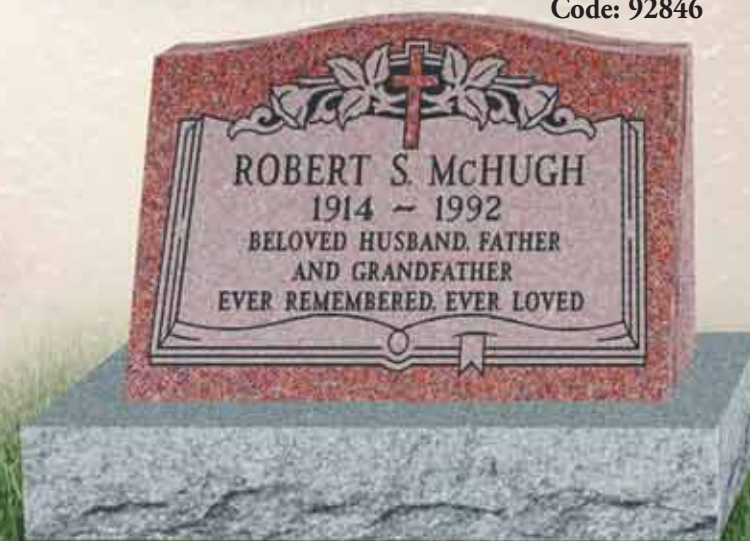

Granite Colour:  
Morning Rose

## Slant Faced Monuments and Markers

Code: 93979

Code: 92031

Code: 948

Code: 92846

Code: 93890

**Nelson**  
MONUMENTS

SINCE 1909